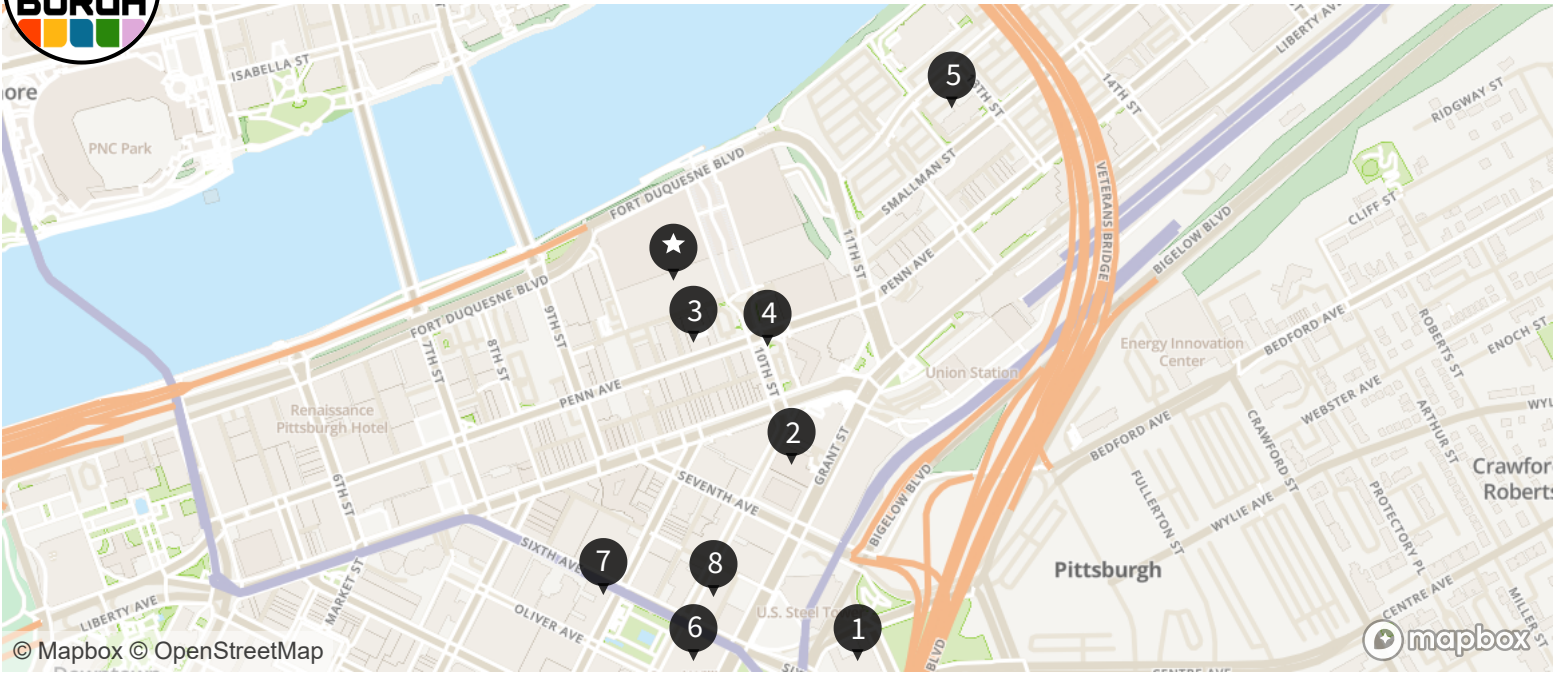

# NACA Live! Hotel Map

- ★** David L. Lawrence Convention Center  
1000 Fort Duquesne Blvd.  
Pittsburgh, PA 15222
- 1** DoubleTree by Hilton Hotel & Suites Pittsburgh Downtown  
**Lodging 100+ Rooms**  
One Bigelow Square  
Pittsburgh, PA 15219
- 2** Drury Plaza - Pittsburgh Downtown  
**Lodging 100+ Rooms**  
745 Grant St.  
Pittsburgh, PA 15219
- 3** Courtyard by Marriott Pittsburgh Downtown  
**Lodging 100+ Rooms**  
945 Penn Ave.  
Pittsburgh, PA 15222
- 4** WESTIN Pittsburgh  
**Lodging 100+ Rooms**  
1000 Penn Ave.  
Pittsburgh, PA 15222
- 5** Hampton Inn & Suites Pittsburgh-Downtown  
**Lodging 100+ Rooms**  
1247 Smallman St.  
Pittsburgh, PA 15222
- 6** Omni William Penn Hotel  
**Lodging 100+ Rooms**  
530 William Penn Place  
Pittsburgh, PA 15219
- 7** Embassy Suites by Hilton Pittsburgh-Downtown  
**Lodging 100+ Rooms**  
535 Smithfield St.  
Pittsburgh, PA 15222
- 8** Kimpton Hotel Monaco Pittsburgh  
**Lodging 100+ Rooms**  
620 William Penn Place  
Pittsburgh, PA 15219

Step inside these locations in 360° at <https://share.threshold360.com/map/n4q329>