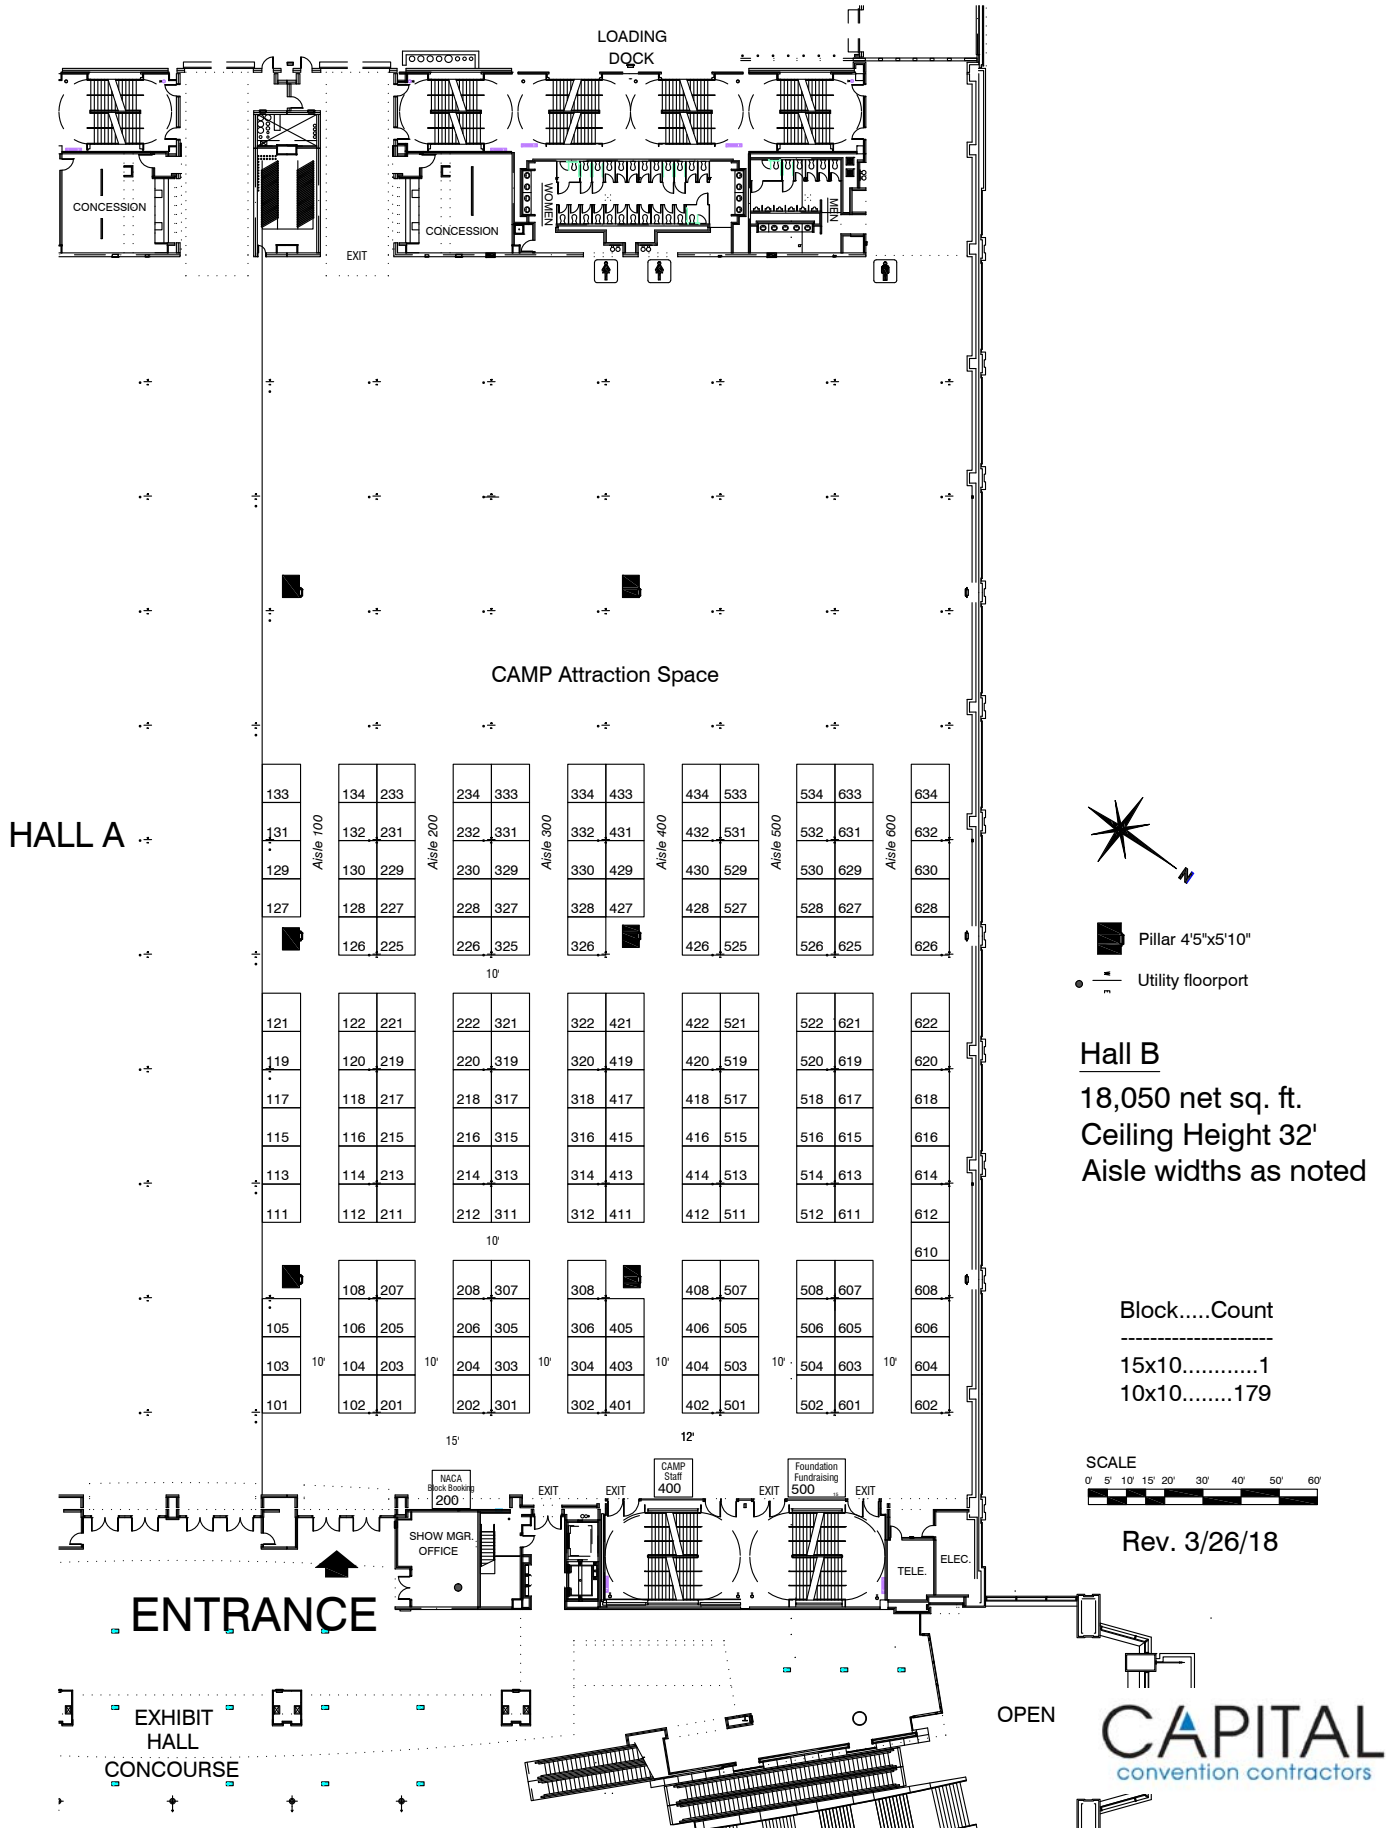

National Association for Campus Activities (NACA)

November 1-4, 2018

Connecticut Convention Center, Hall B
Hartford, Connecticut

HALL A

CAMP Attraction Space

-  Pillar 4'5"x5'10"
-  Utility floorport

Hall B
18,050 net sq. ft.
Ceiling Height 32'
Aisle widths as noted

Block.....Count
15x10.....1
10x10.....179

Rev. 3/26/18